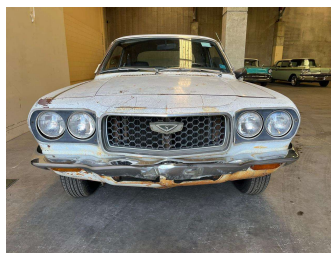

1973 Mazda 808 COUPE, MANUAL

Purchase Price **\$26,000**
Includes GST, Registration & Licensing

Finance may be available on this vehicle. Ask one of our friendly staff for more information.

Gain peace of mind with Mechanical Breakdown Insurance. **Ask us how.**

Top features
None Listed

Body Style
Sedan

Odometer
23,792 km

Engine
1600 cc

Fuel Type
Petrol

Transmission
Manual

Wheels
-

VIN
-

Interior
-

Safety
-

Reg No.
-

Ext Colour
White

History
-

Seats
-

CO2 Emissions
-

Energy Economy
-