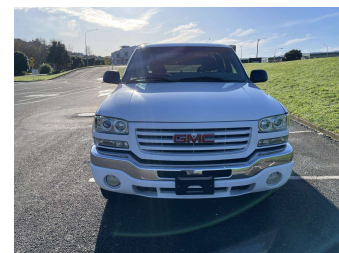

2003 GMC Sierra 1500 V8 4WD with BI-FOLD DOORS

Purchase Price **\$34,995**
Includes GST, Registration & Licensing

Finance may be available on this vehicle. Ask one of our friendly staff for more information.

Gain peace of mind with Mechanical Breakdown Insurance. **Ask us how.**

Top features

- » 4WD
- » Air Bags
- » Air Conditioning
- » Tinted Glass

Body Style
4 door, Ute

Odometer
100,400 km

Engine
5300 cc

Fuel Type
Petrol