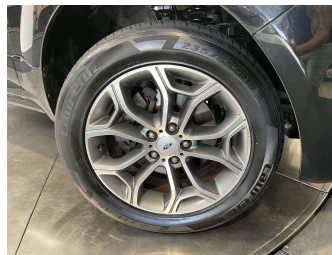

2012 Ford TERRITORY TITANIUM RWD

Purchase Price

\$17,995

Includes GST, Registration & Licensing

Finance may be available on this vehicle. Ask one of our friendly staff for more information.

Gain peace of mind with Mechanical Breakdown Insurance. **Ask us how.**

Top features

- » 7 Seater
- » Air Bags
- » Air Conditioning
- » Auto Lights
- » Heated Seats
- » Reverse Camera
- » Tinted Glass
- » Tow Bar

Body Style

5 door, RV-SUV

Odometer

129,651 km

Engine

3984 cc, Internal Combustion

History

NZ New

Seats

7 seats, Leather

CO2 Emissions

★☆☆☆☆

283 grams/km

Energy Economy