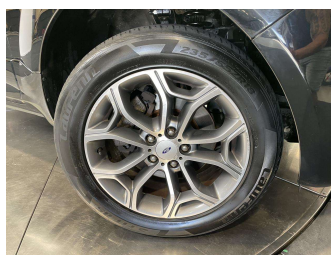

2012 Ford TERRITORY TITANIUM RWD

Purchase Price

\$17,995

Includes GST, Registration & Licensing

Note: A Clean Car fee/rebate does not apply to this vehicle

FinanceNoBlurb

Gain peace of mind with Mechanical Breakdown Insurance. **Ask us how.**

Top features

- » 7 Seater
- » Air Bags
- » Air Conditioning
- » Auto Lights
- » Heated Seats
- » Reverse Camera
- » Tinted Glass
- » Tow Bar

Body Style

5 door, RV-SUV

Odometer

129,651 km

Engine

3984 cc, Internal Combustion