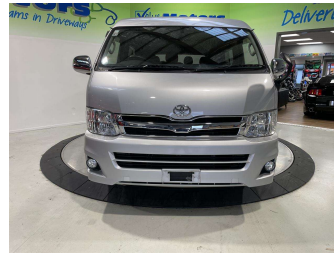

2013 Toyota hiace STYLE ENHANCED 10SEATER!!

Purchase Price **\$37,995**
Includes GST, Registration & Licensing

Finance may be available on this vehicle. Ask one of our friendly staff for more information.

Gain peace of mind with Mechanical Breakdown Insurance. **Ask us how.**

Top features

- » 10 Seater
- » Air Bags
- » Air Conditioning
- » Flares
- » Tinted Glass

Body Style
4 door, Van

Odometer
38,240 km

Engine
2700 cc

Ext Colour
Silver

History
-

Seats
10 seats, Cloth

CO2 Emissions
★ ★ ☆ ☆ ☆ ☆
256 grams/km

Energy Economy
★ ☆ ☆ ☆ ☆ ☆
Annual fuel cost of \$4,310
11L per 100km

Cost per year is an estimate based on petrol price of \$2.80 per litre and an average distance of 14000 km. Emissions and Energy Economy figures standardised to 3P WLTP.