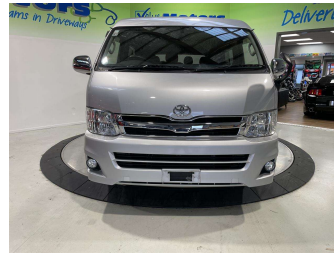

# 2013 Toyota hiace STYLE ENHANCED 10SEATER!!

**Purchase Price** **\$37,995**

Includes GST, Registration & Licensing Note: A Clean Car fee/rebate does not apply to this vehicle

FinanceNoBlurb

Gain peace of mind with Mechanical Breakdown Insurance. **Ask us how.**

**Top features**

- » 10 Seater
- » Air Bags
- » Air Conditioning
- » Flares
- » Tinted Glass

Body Style  
**4 door, Van**

Odometer  
**38,240 km**

Engine  
**2700 cc**

Fuel Type  
**Petrol**

Transmission  
**Automatic**