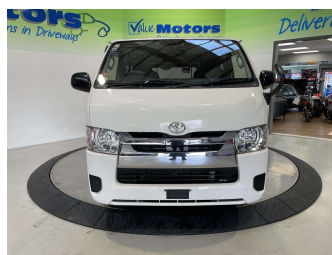

2019 Toyota hiace STYLISH DIESEL WORK VAN!!

Purchase Price **\$34,995**
Includes GST, Registration & Licensing

Finance may be available on this vehicle. Ask one of our friendly staff for more information.

Gain peace of mind with Mechanical Breakdown Insurance. **Ask us how.**

Top features

- » 6 Seater
- » Air Bags
- » Air Conditioning
- » Tinted Glass

Body Style
4 door, Van

Odometer
118,124 km

Engine
2800 cc

Ext Colour
White

History
-

Seats
6 seats, Cloth

CO2 Emissions
★★★☆☆☆
220 grams/km

Energy Economy
★★☆☆☆☆
Annual fuel cost of \$3,440
8.5L per 100km

Cost per year is an estimate based on diesel price of \$2.00 per litre and an average distance of 14000 km includes Road User Charges. Emissions and Energy Economy figures standardised to 3P WLTP.