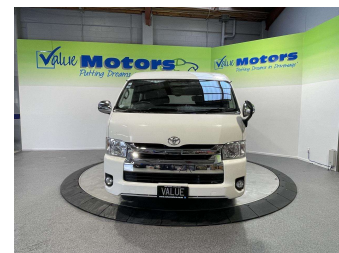

# 2019 Toyota hiace GL 5DOOR "BIG VAN" 2.7L

**Purchase Price** **\$37,995**  
Includes GST, Registration & Licensing

Finance may be available on this vehicle. Ask one of our friendly staff for more information.

Gain peace of mind with Mechanical Breakdown Insurance. **Ask us how.**

**Top features**

- » 5 Seater
- » Tinted Glass

Body Style  
**5 door, Van**

Odometer  
**91,038 km**

Engine  
**2700 cc**

Fuel Type  
**Petrol**