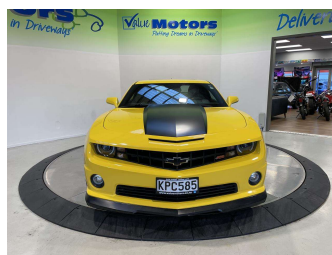

2010 Chevrolet Camaro 2SS 6 SPEED MANUAL LOW

Purchase Price **\$59,995**
Includes GST, Registration & Licensing

Finance may be available on this vehicle. Ask one of our friendly staff for more information.

Gain peace of mind with Mechanical Breakdown Insurance. **Ask us how.**

Top features

- » Air Conditioning
- » Cruise Control
- » Heated Seats
- » Leather seats
- » Tinted Glass

Body Style
2 door, Coupe

Odometer
32,847 km

Engine
6200 cc

Fuel Type
Petrol

Transmission
Manual, Rear Wheel

Wheels
Custom Alloys

VIN
2G1FT1EW5A9119831

Interior
Black, Leather

Safety

Based on 2023 VSRR rating

Reg No.
KPC585

Ext Colour
yellow

History
Ex-Overseas, 5 owners

Seats
2 seats, Leather

CO2 Emissions
☆☆☆☆☆☆

Energy Economy
☆☆☆☆☆☆

Annual fuel cost not available

Energy Consumption unknown.
Emissions and Energy Economy figures standardised to 3P WLTP.