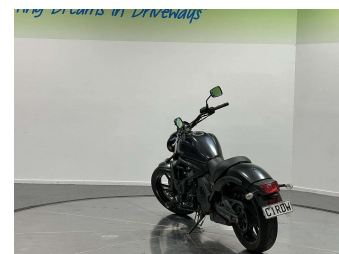

# 2017 Kawasaki EN 650D L VULCAN S

**Purchase Price** **\$8,995**  
Includes GST, Registration & Licensing

Finance may be available on this vehicle. Ask one of our friendly staff for more information.

Gain peace of mind with Mechanical Breakdown Insurance. **Ask us how.**

**Top features**  
 None Listed

Body Style  
**Motorbike - Road Cruiser**

Odometer  
**15,344 km**

Engine  
**649 cc, Internal Combustion**

Fuel Type  
**Petrol**

Transmission  
**Manual**

Wheels  
 -

VIN  
**JKAENED2XHDA04932**

Interior  
 -

Safety  
 -

Reg No.  
**C1RDW**

Ext Colour  
**Black**

History  
**NZ New, 5 owners**

Seats  
 -

CO2 Emissions  
 -

Energy Economy  
 -