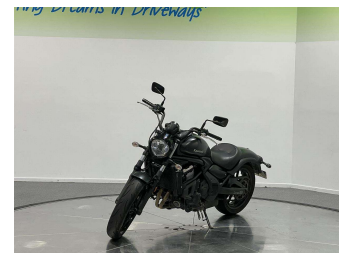

# 2017 Kawasaki EN 650D L VULCAN S

**Purchase Price** **\$8,995**  
Includes GST, Registration & Licensing

Finance may be available on this vehicle. Ask one of our friendly staff for more information.

Gain peace of mind with Mechanical Breakdown Insurance. **Ask us how.**

**Top features**  
 None Listed

Body Style  
**Motorbike - Road Cruiser**

Odometer  
**15,344 km**

Engine  
**649 cc, Internal Combustion**

Fuel Type  
**Petrol**

Transmission  
**Manual**

Wheels  
 -

VIN  
**JKAENED2XHDA04932**

Interior  
 -

Safety  
 -

Reg No.  
**C1RDW**

Ext Colour  
**Black**

History  
**NZ New, 5 owners**

Seats  
 -

CO2 Emissions  
 -

Energy Economy  
 -